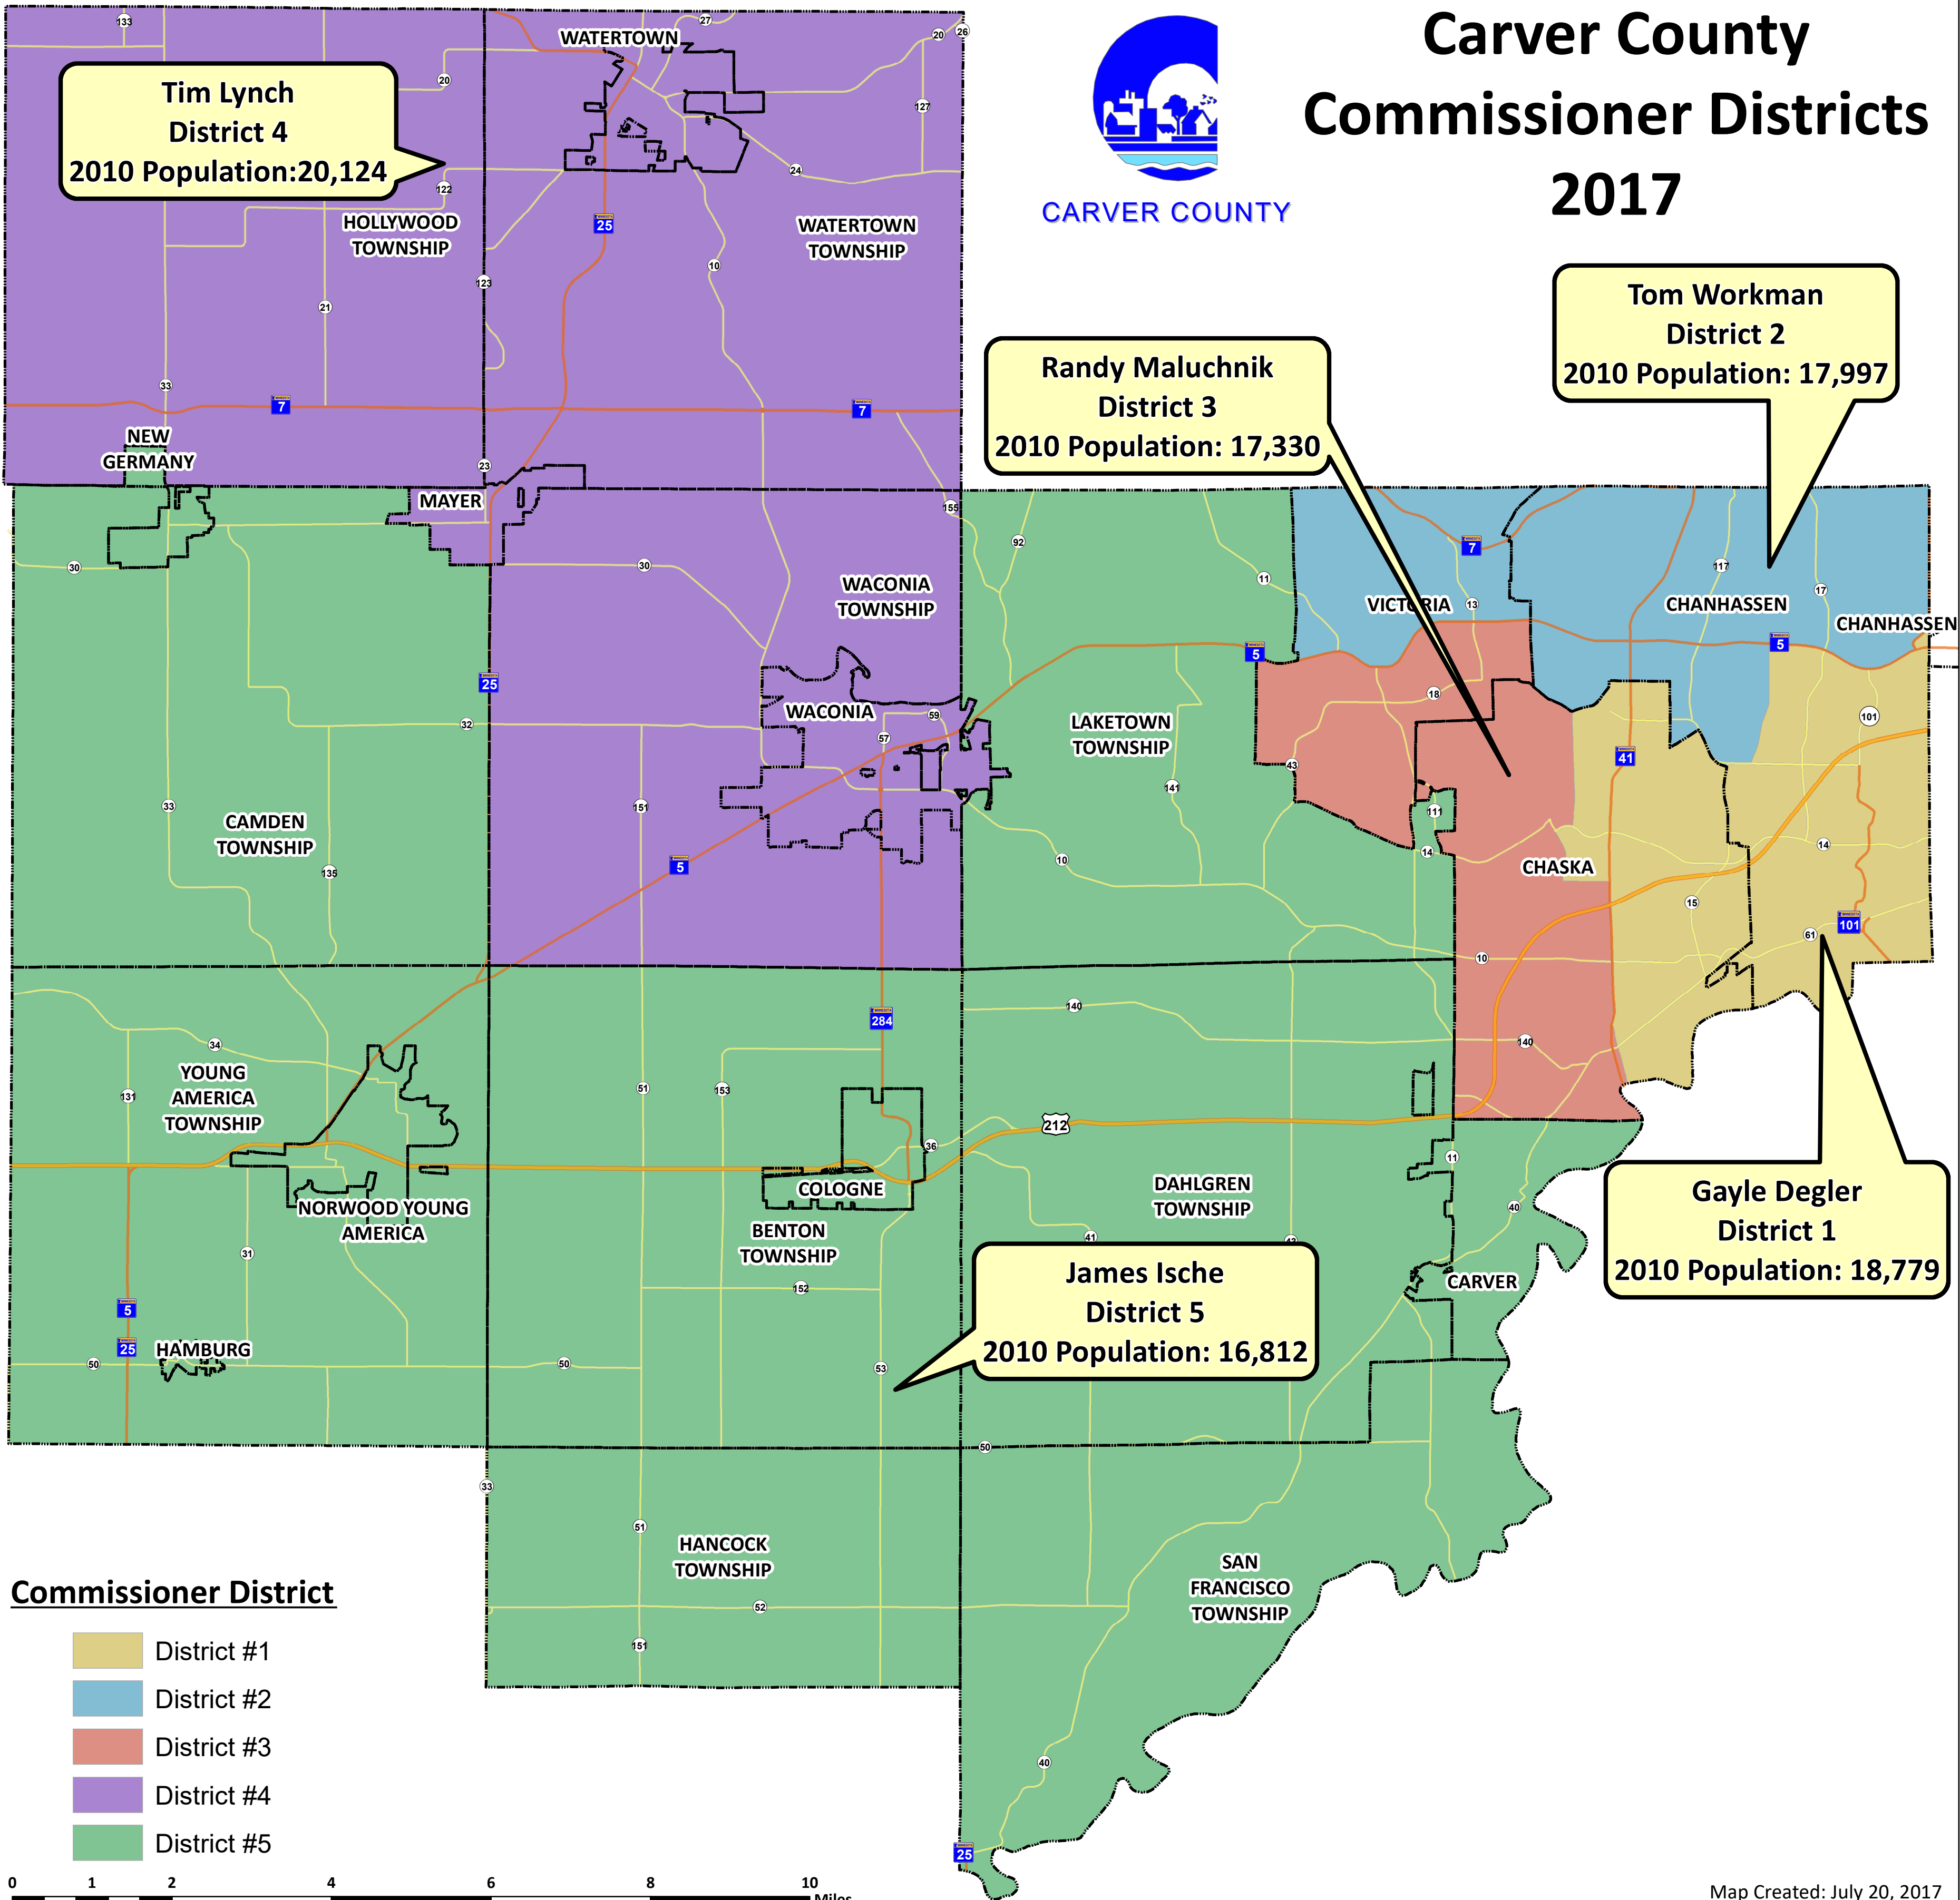

CARVER COUNTY

# Carver County Commissioner Districts 2017

**Tim Lynch**  
District 4  
2010 Population: 20,124

**Randy Maluchnik**  
District 3  
2010 Population: 17,330

**Tom Workman**  
District 2  
2010 Population: 17,997

**Gayle Degler**  
District 1  
2010 Population: 18,779

**James Ische**  
District 5  
2010 Population: 16,812

### Commissioner District

- District #1
- District #2
- District #3
- District #4
- District #5