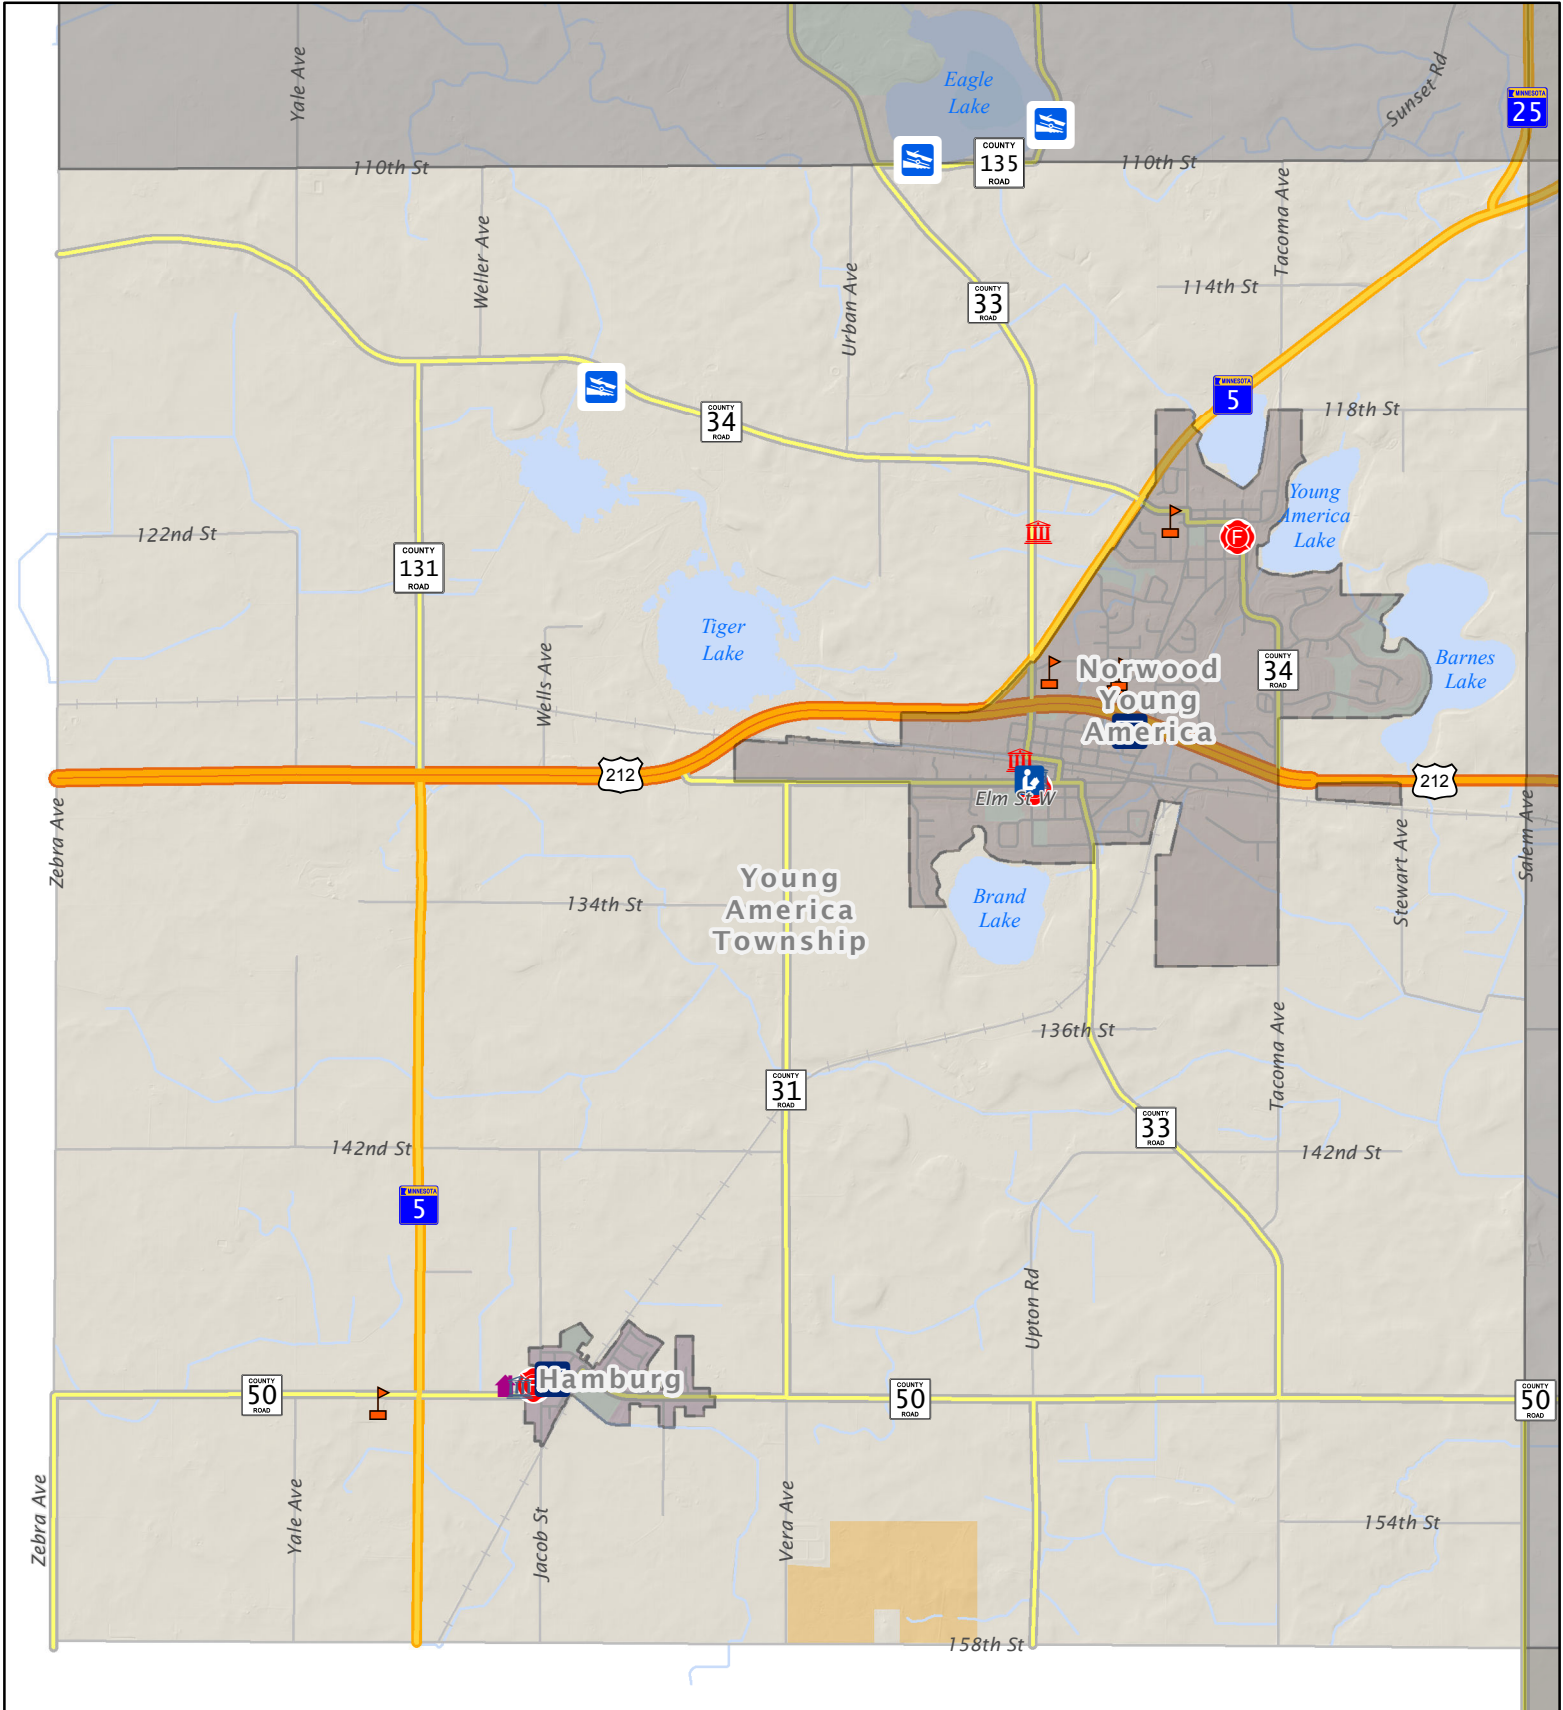

YOUNG AMERICA TOWNSHIP

This map was created using Carver County's Geographic Information Systems (GIS), it is a compilation of information and data from various City, County, State, and Federal offices. This map is not a surveyed or legally recorded map and is intended to be used as a reference. Carver County is not responsible for any inaccuracies contained herein.

- | | | | |
|---|--------------|---|------------------------|
|  | Schools |  | County Service Centers |
|  | Libraries |  | Townhalls |
|  | Post Offices |  | Fire Stations |
|  | City Halls |  | Boat Landings |